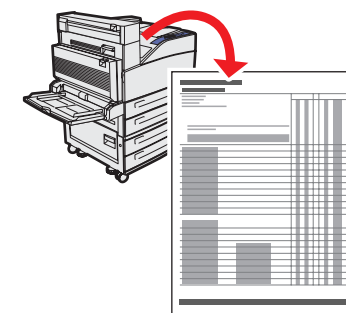

Tray 2, 3, 4, 5

- H..... 182–432 mm
  (7.16–17.0 in.)
- W..... 140–297 mm
  (5.5–11.7 in.)

- Print the "Paper Tips Page" for a complete listing.