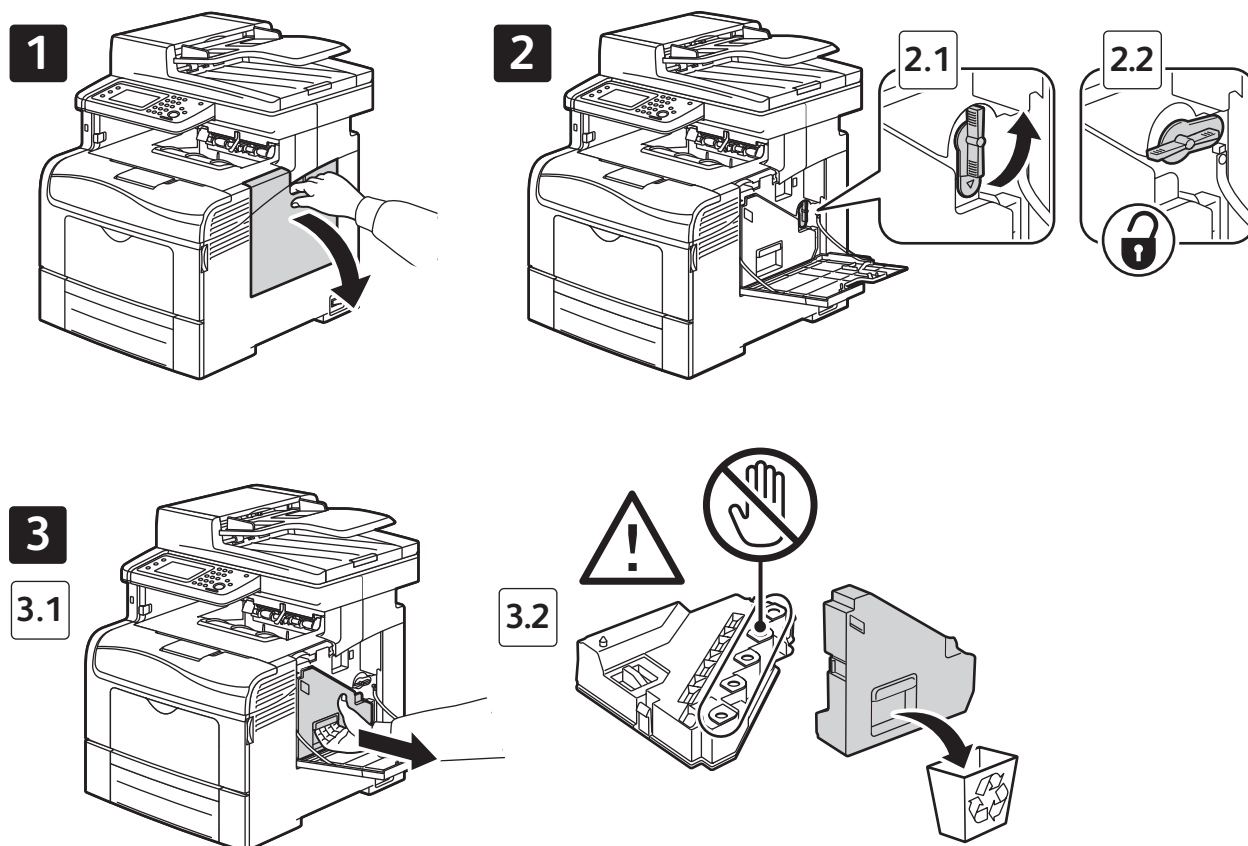

www.xerox.com/office/6600support
www.xerox.com/office/WC6605support
www.xerox.com/office/WC6655support