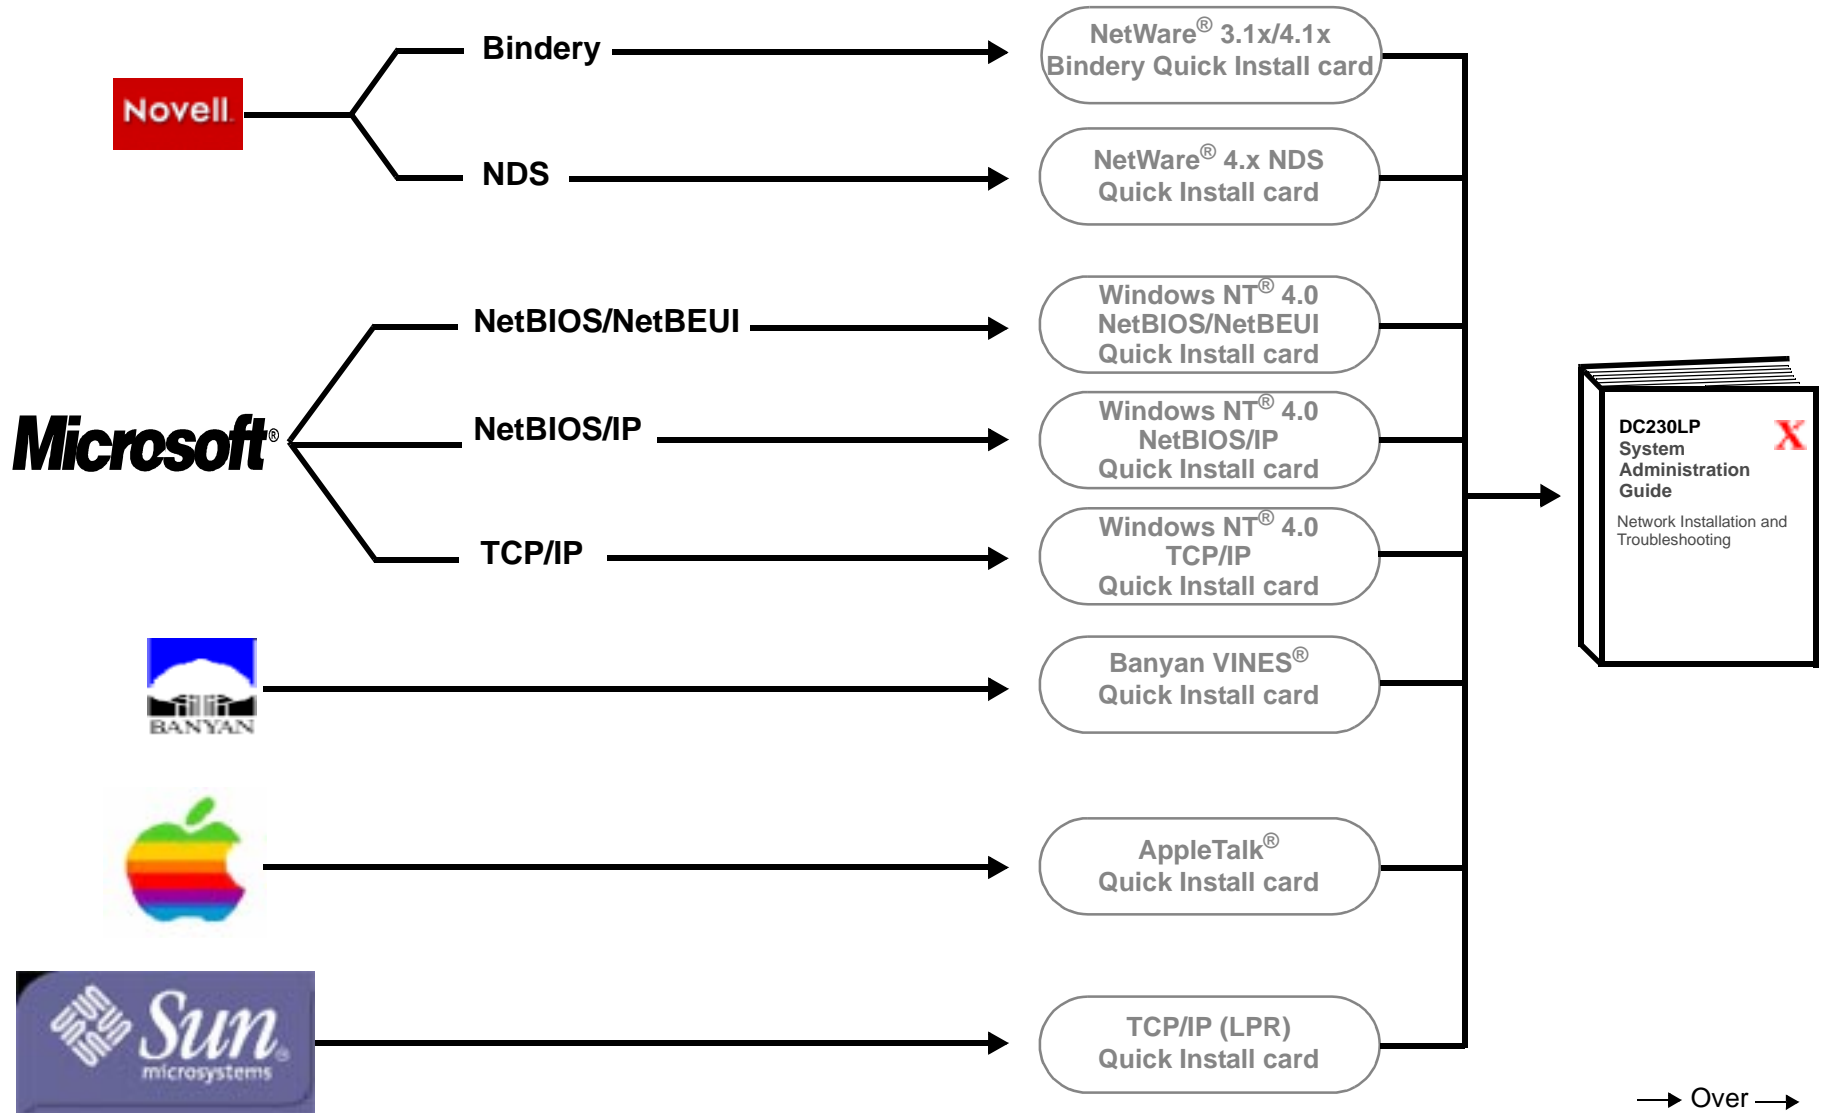

# Quick Install Map

## DC230LP Network Installation