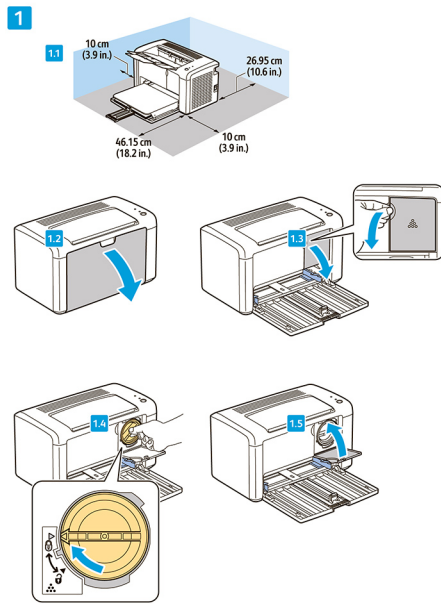

Xerox Phaser 3010/3040
Printer
Imprimante