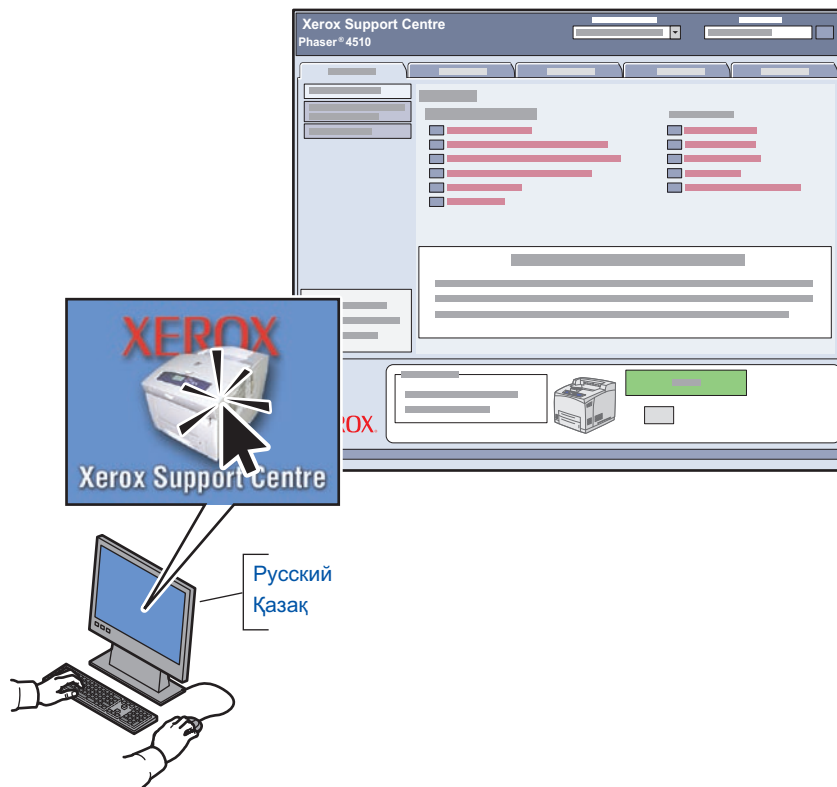

# EN Xerox Support Centre

RU Программа поддержки Xerox

KZ Xerox қолдау көрсету бағдарламасы

**Utility** installs with the printer driver, or go to [www.xerox.com/office/4510support](http://www.xerox.com/office/4510support). Double-click the icon on the Windows desktop or Mac OS X dock.