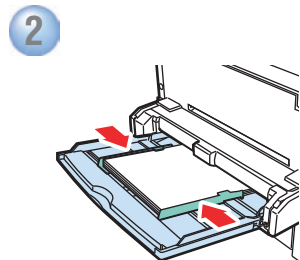

Nozioni di base sulla stampa

● Confermare o modificare le impostazioni.