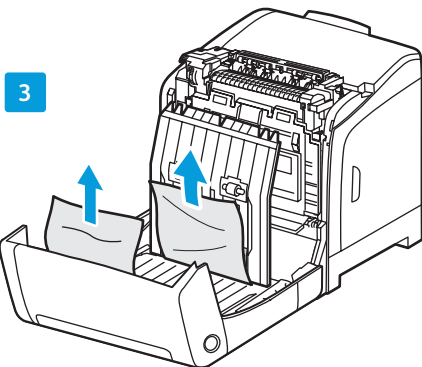

- EN Troubleshooting
- HR Otklanjanje poteškoća
- UK Усунення несправностей
- SK Riešenie problémov
- SL Odpravljanje težav

- EN Paper Jams
- HR Zaglavljivanje papira
- UK Застрягання паперу
- SK Zaseknutie papiera
- SL Zagozdenja papirja

EN See *User Guide > Troubleshooting* for more information on:

- Error messages
- Print quality problems
- Color registration

HR U odjeljku *User Guide* (Korisnički vodič) > *Troubleshooting* (Otklanjanje poteškoća) potražite više informacija o:

- Porukama pogrešaka
- Poteškoćama s kvalitetom ispisa
- Registraciji boje

UK Див. *User Guide* (посібник користувача) > *Troubleshooting* (Усунення несправностей), щоб отримати докладнішу інформацію стосовно:

- Повідомлень про помилки
- Проблем якості друку
- Реєстрації кольору

www.xerox.com/office/6500docs

SK Pozrite si *User Guide* (Používateľská príručka) > *Troubleshooting* (Riešenie problémov), aby ste získali viac informácií o témach:

- Chybové správy
- Problémy s kvalitou tlače
- Registrácia farieb

SL Za dodatne informacije glejte *User Guide* (Uporabniški priročnik) > *Troubleshooting* (Odpravljanje težav):

- Sporočila o napakah
- Težave s kakovostjo tiskanja
- Barvna registracija