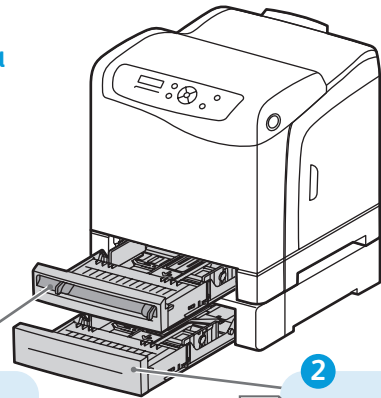

EN Supported Paper

HR Podržane vrste papira

UK Підтримувані типи паперу

SK Podporované typy papiera

SL Podprte vrste papirja

1

65–220 g/m²
(16 lb. Bond–80 lb. Cover)

Executive ..... 7.25 x 10.5 in.
Letter ..... 8.5 x 11.0 in.
US Folio ..... 8.5 x 13.0 in.
Legal ..... 8.5 x 14.0 in.
A5 ..... 148 x 210 mm
JIS B5 ..... 182 x 257 mm
A4 ..... 210 x 297 mm

Monarch ..... 3.9 x 7.5 in.
#10 ..... 4.12 x 9.5 in.
DL ..... 110 x 220 mm
C5 ..... 162 x 229 mm

Custom ..... X x Y
X: 76.2–215.9 mm (3.0–8.5 in.)
Y: 127.0–355.6 mm (5.0–14.0 in.)

2

65–105 g/m²
(16–28 lb. Bond)

Executive ..... 7.25 x 10.5 in.
Letter ..... 8.5 x 11.0 in.
US Folio ..... 8.5 x 13.0 in.
Legal ..... 8.5 x 14.0 in.
A5 ..... 148 x 210 mm
JIS B5 ..... 182 x 257 mm
A4 ..... 210 x 297 mm

Custom ..... X x Y
X: 147.3–215.9 mm (5.8–8.5 in.)
Y: 110.8–355.6 mm (8.3–14.0 in.)

EN See: *User Guide > Printing*

HR Pogledati: *User Guide (Korisnički vodič) > Printing (Ispis)*

UK Див.: *User Guide (посібник користувача) > Printing (Друк)*

SK Pozrite si: *User Guide (Používateľská príručka) > Printing (Tlač)*

SL Glejte: *User Guide (Uporabniški priročnik) > Printing (Tiskanje)*