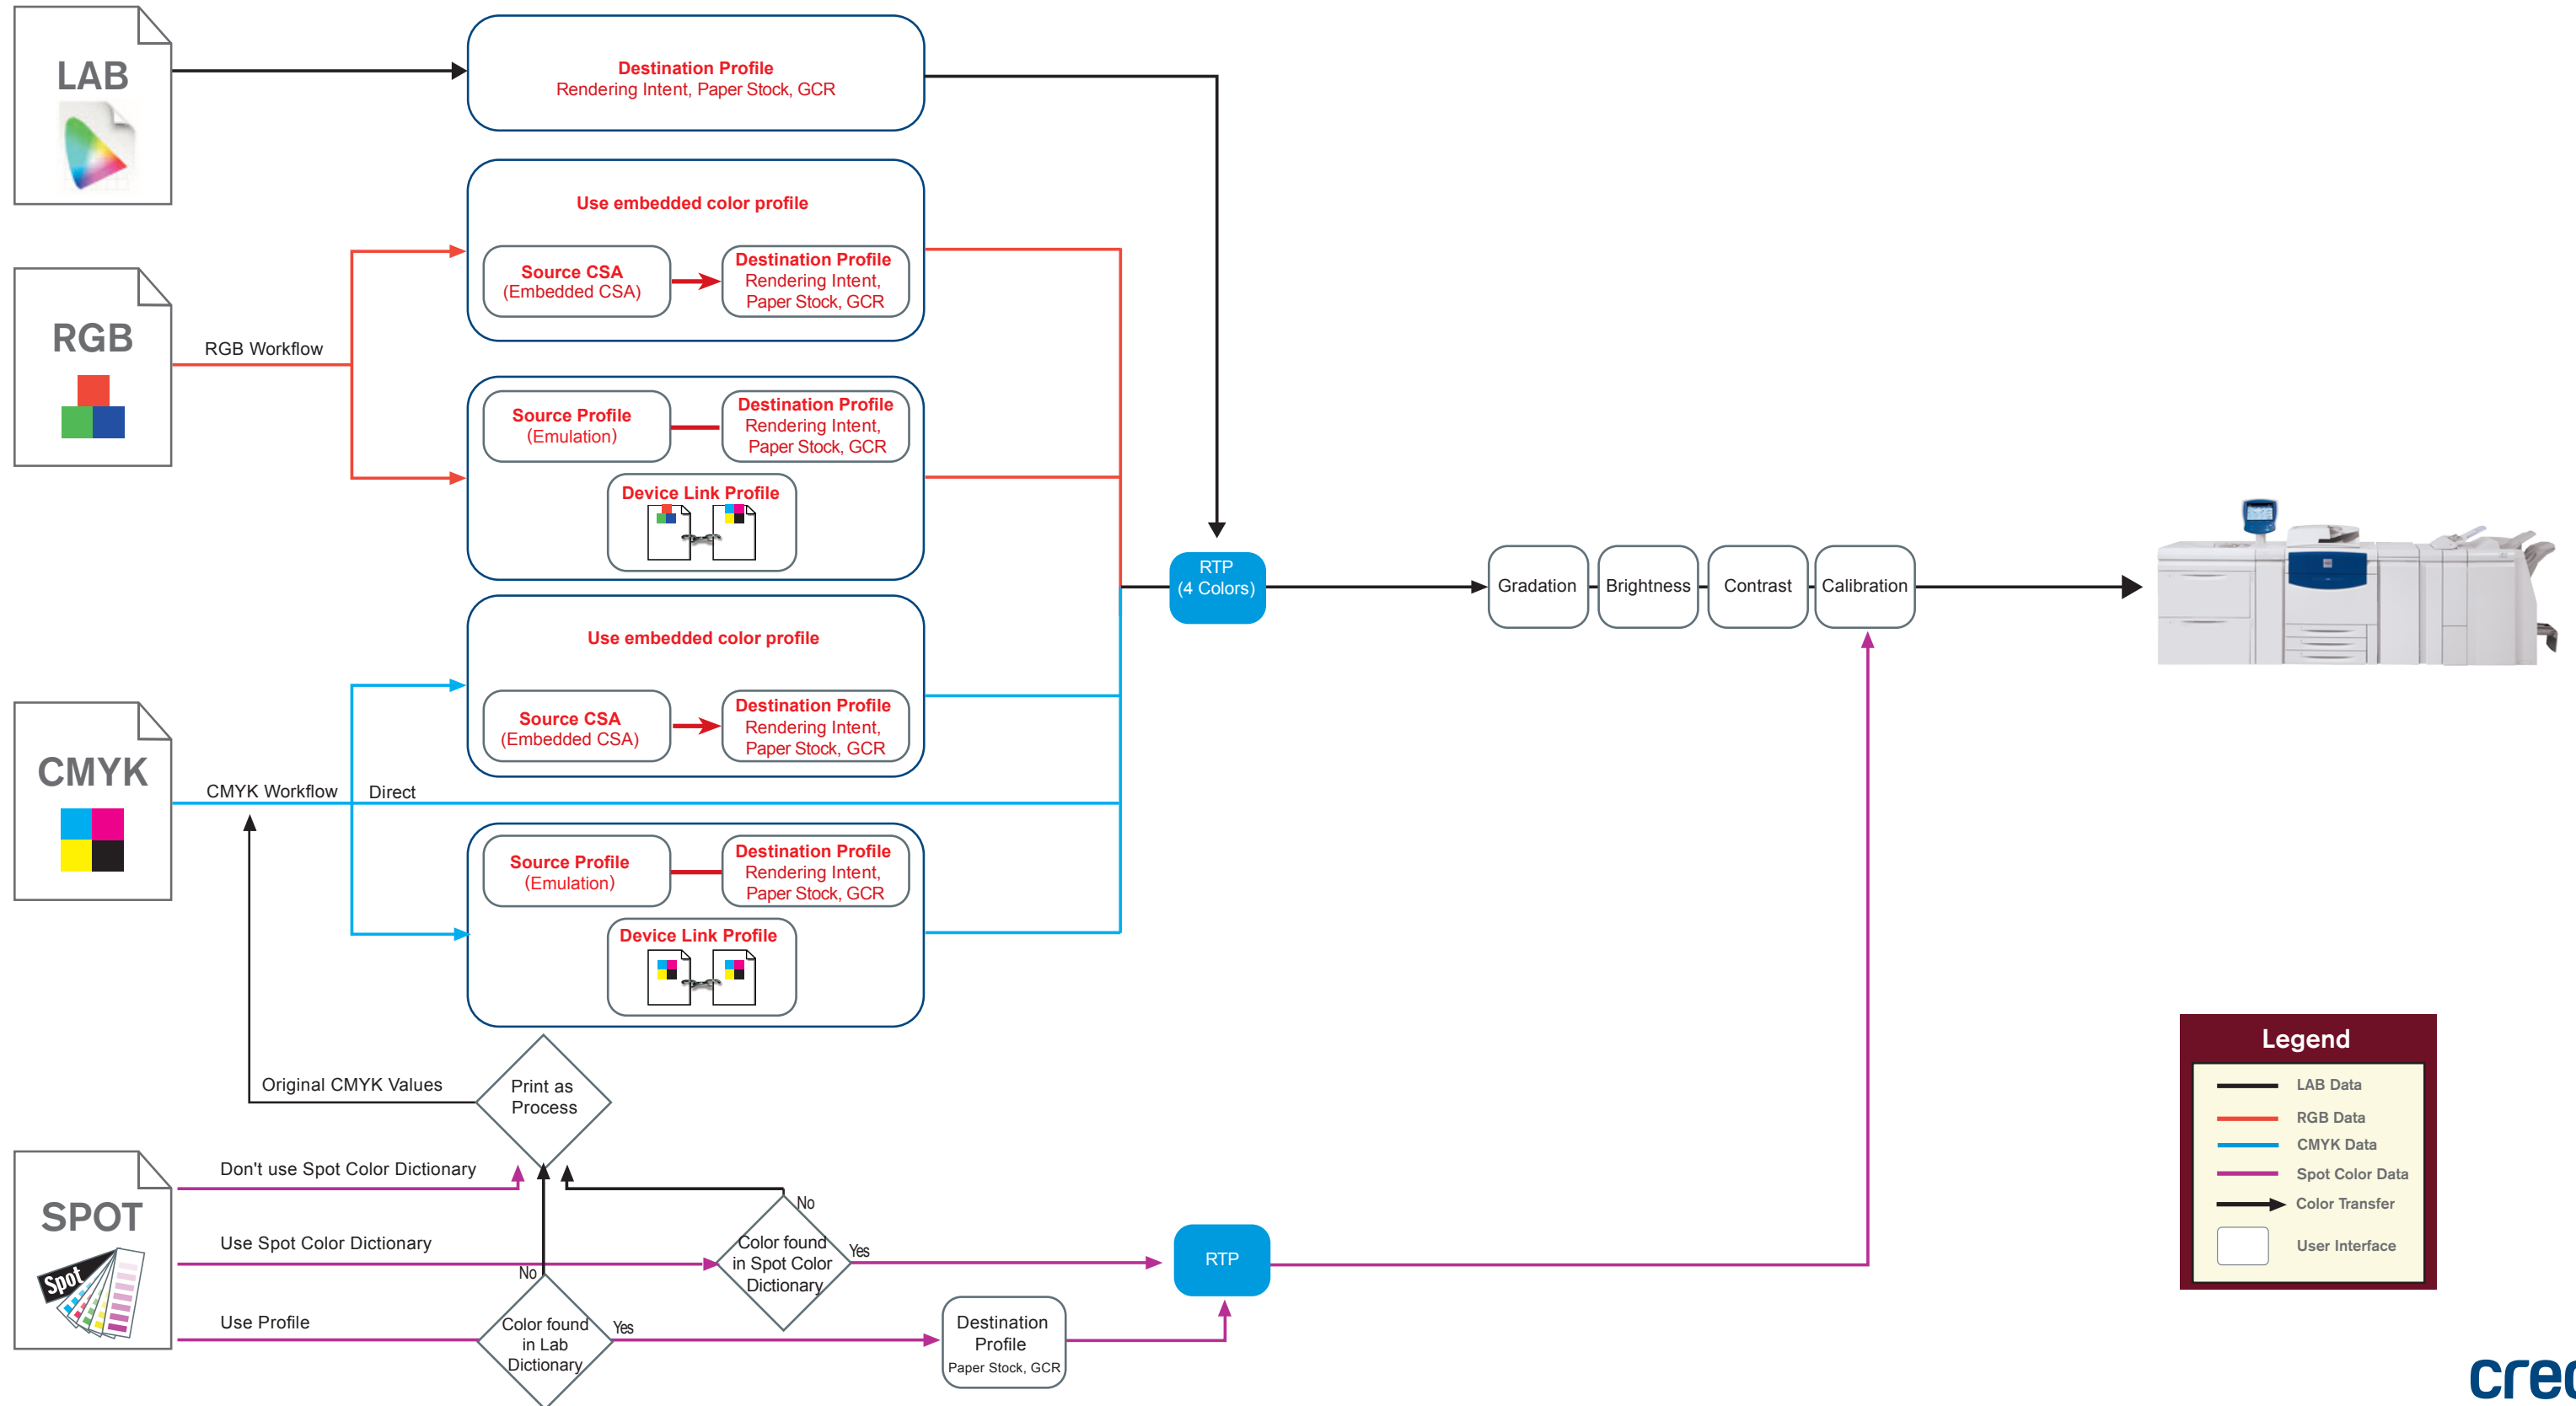

Xerox CX Print Server, Powered by Creo Color Server Technology, for the Xerox 700 Digital Color Press

Color Flow Chart

Input file

Processing (RIP) Controls

Post RIP Controls

731-02028A-EN Rev A