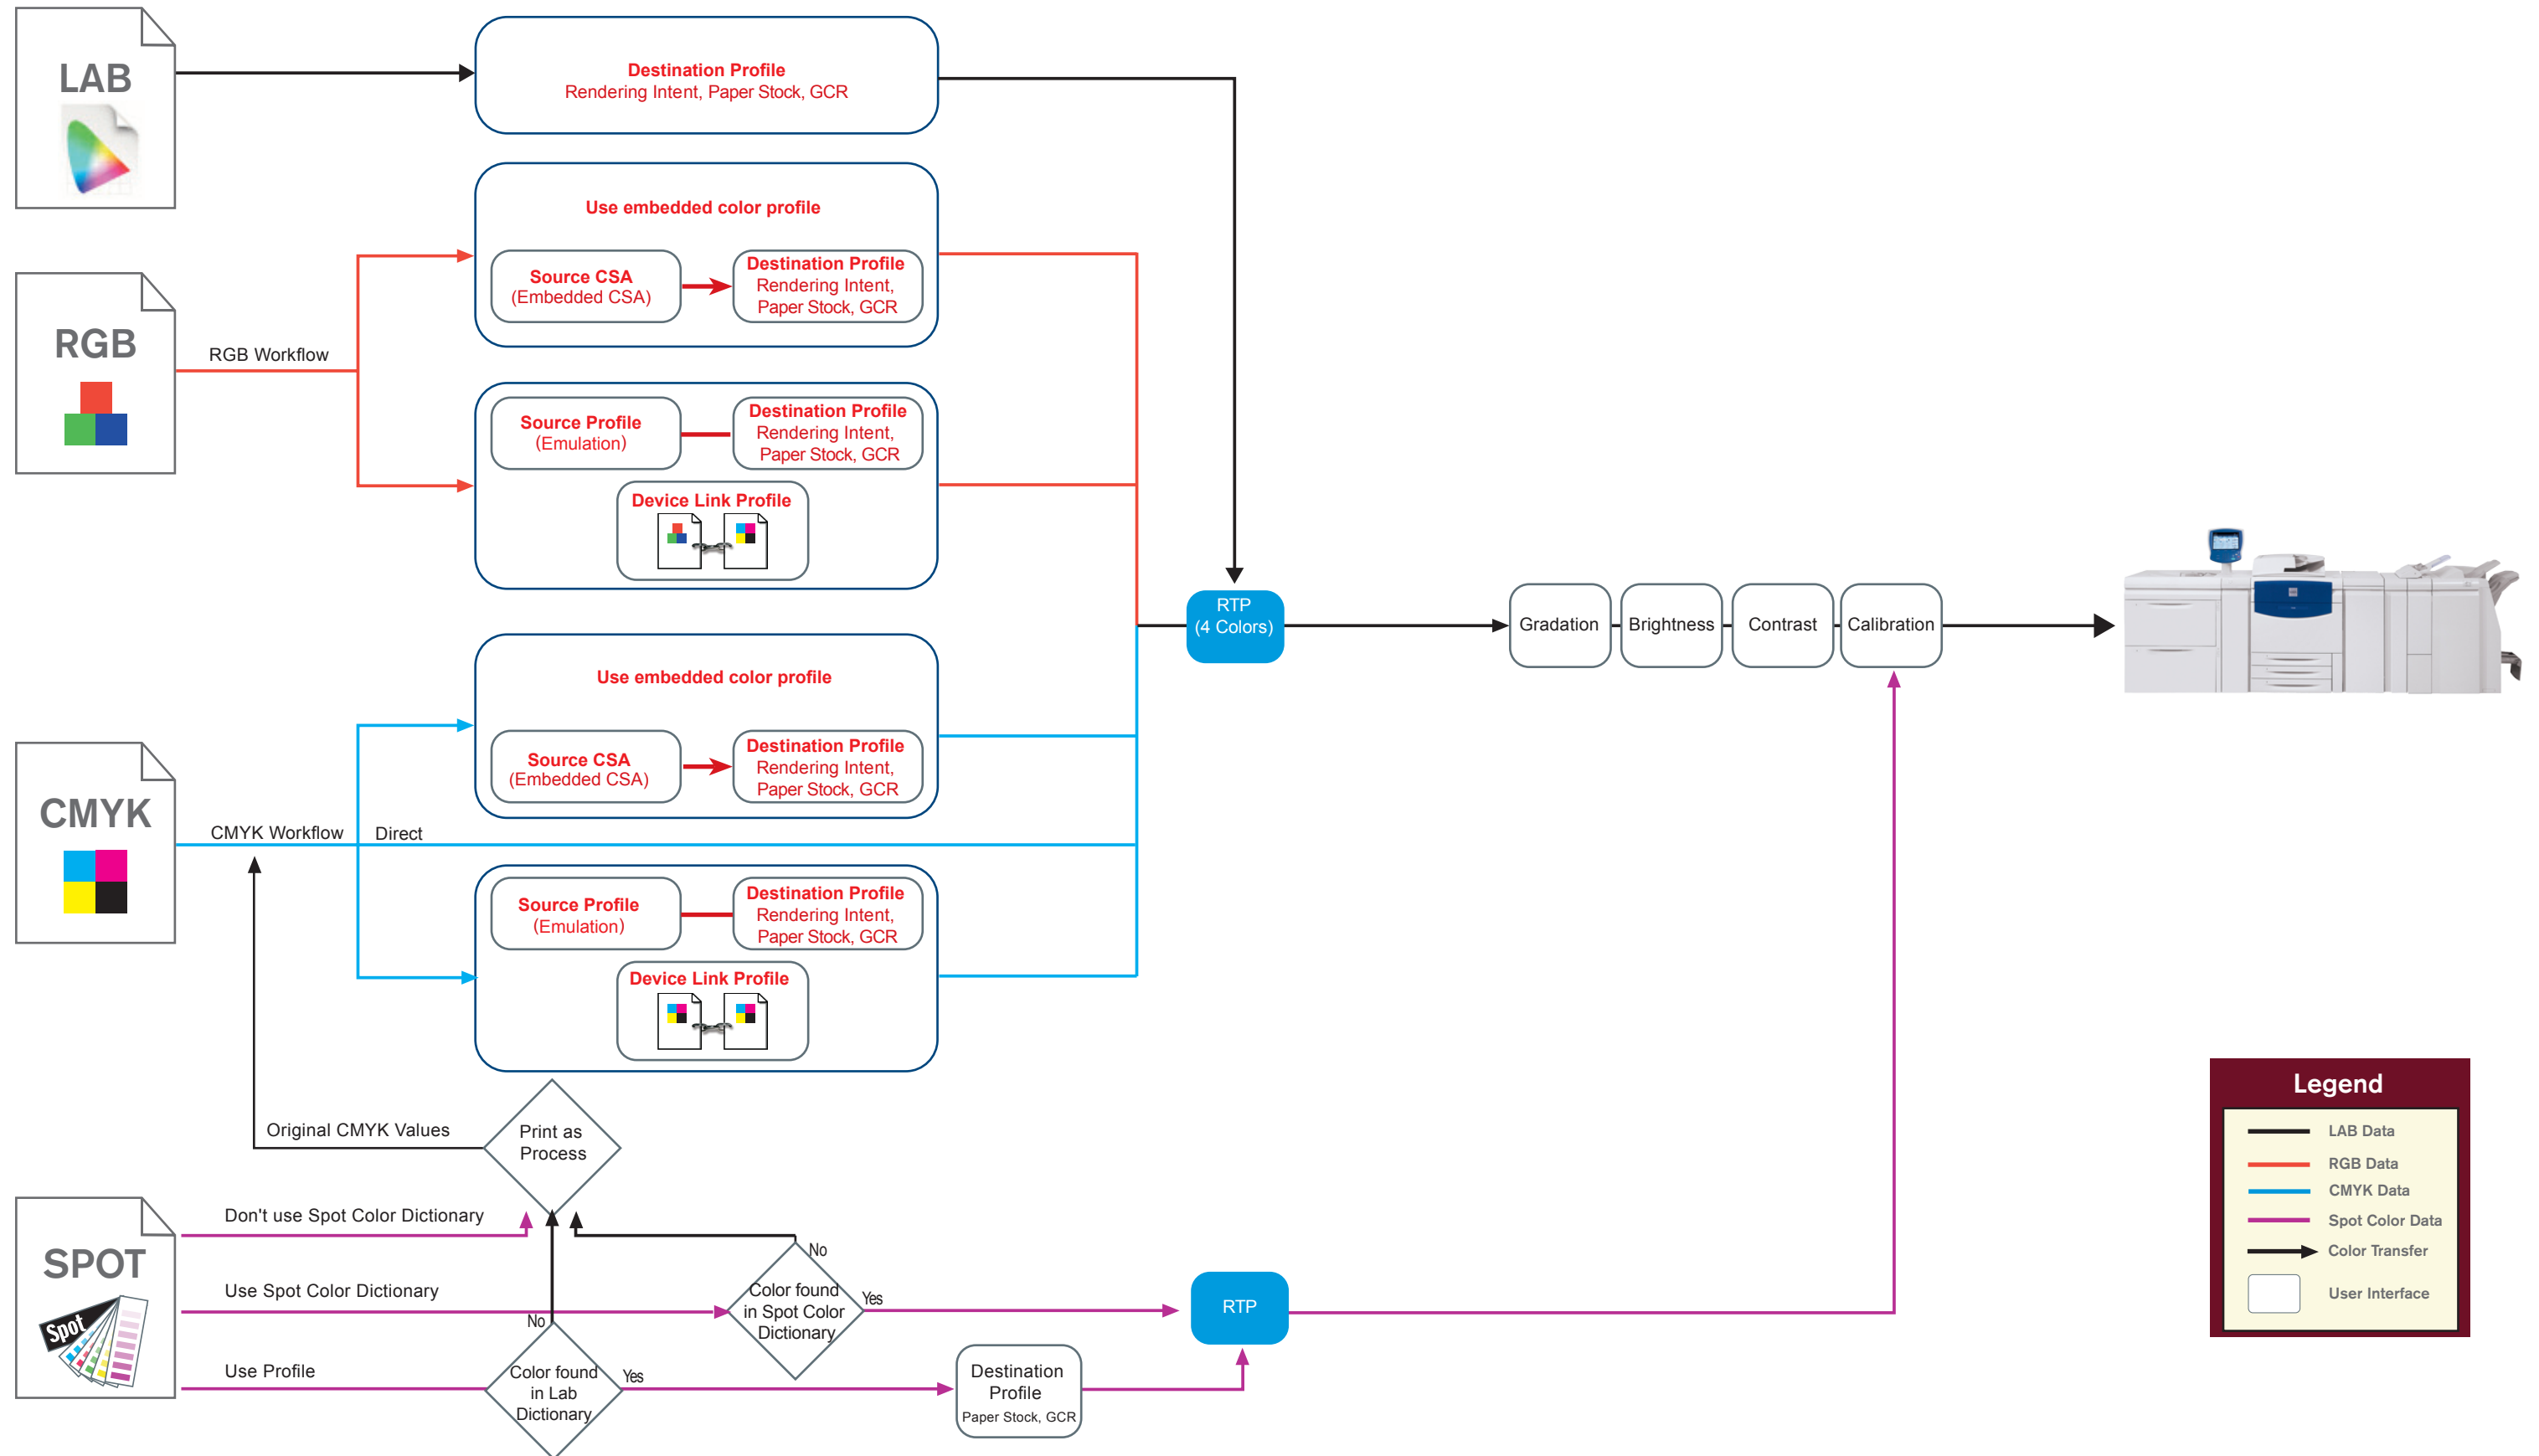

Xerox CX Print Server, Powered by Creo Color Server Technology, for the Xerox 700 Digital Color Press

Color Flow Chart

Input file

Processing (RIP) Controls

Post RIPControls

731-02028A-EN Rev A