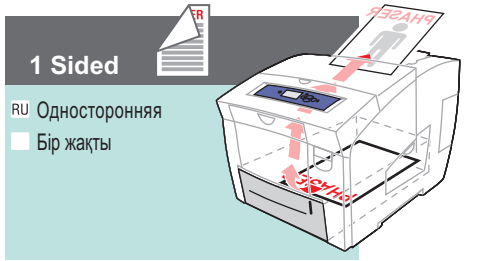

EN Basic Printing

- RU Обычная печать
- Жай басып шығару

Adjust guides to paper size. Press to click in place.

- RU Отрегулируйте ограничители по размеру бумаги. Нажмите на ограничители до щелчка, чтобы их зафиксировать.
- Шектеуіштерді қағаз өлшемі бойынша реттеңіз. Шектеуіштерді бекіту үшін оларға шертпек дыбысы естілгенге дейін басыңыз.