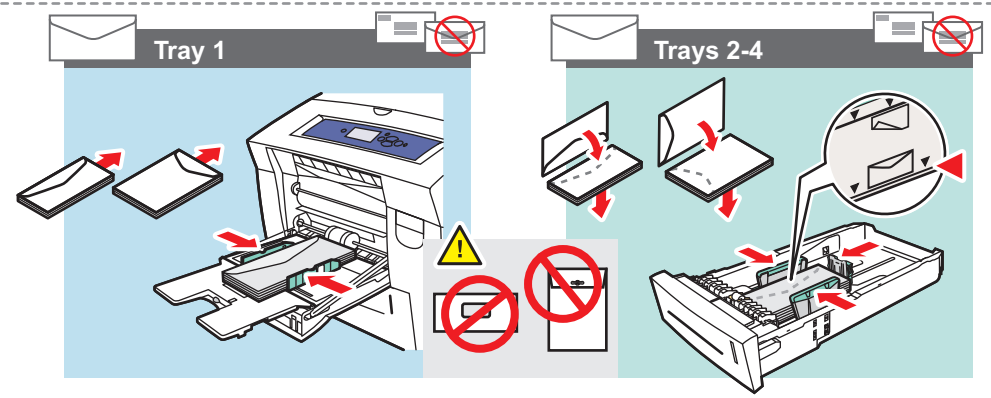

EN Basic Printing

- RU Обычная печать
- Жай басып шығару

Adjust guides to paper size. Press to click in place.

- RU Отрегулируйте ограничители по размеру бумаги. Нажмите на ограничители до щелчка, чтобы их зафиксировать.
- Шектеуіштерді қағаз өлшемі бойынша реттеңіз. Шектеуіштерді бекіту үшін оларға шертпек дыбысы естілгенге дейін басыңыз.