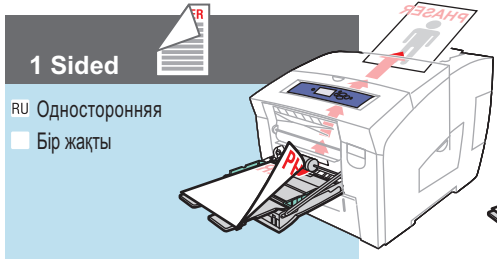

EN Basic Printing

- RU Обычная печать
- Жай басып шығару

Adjust guides to paper size. Press to click in place.

- RU Отрегулируйте ограничители по размеру бумаги. Нажмите на ограничители до щелчка, чтобы их зафиксировать.
- Шектеуіштерді қағаз өлшемі бойынша реттеңіз. Шектеуіштерді бекіту үшін оларға шертпек дыбысы естілгенге дейін басыңыз.