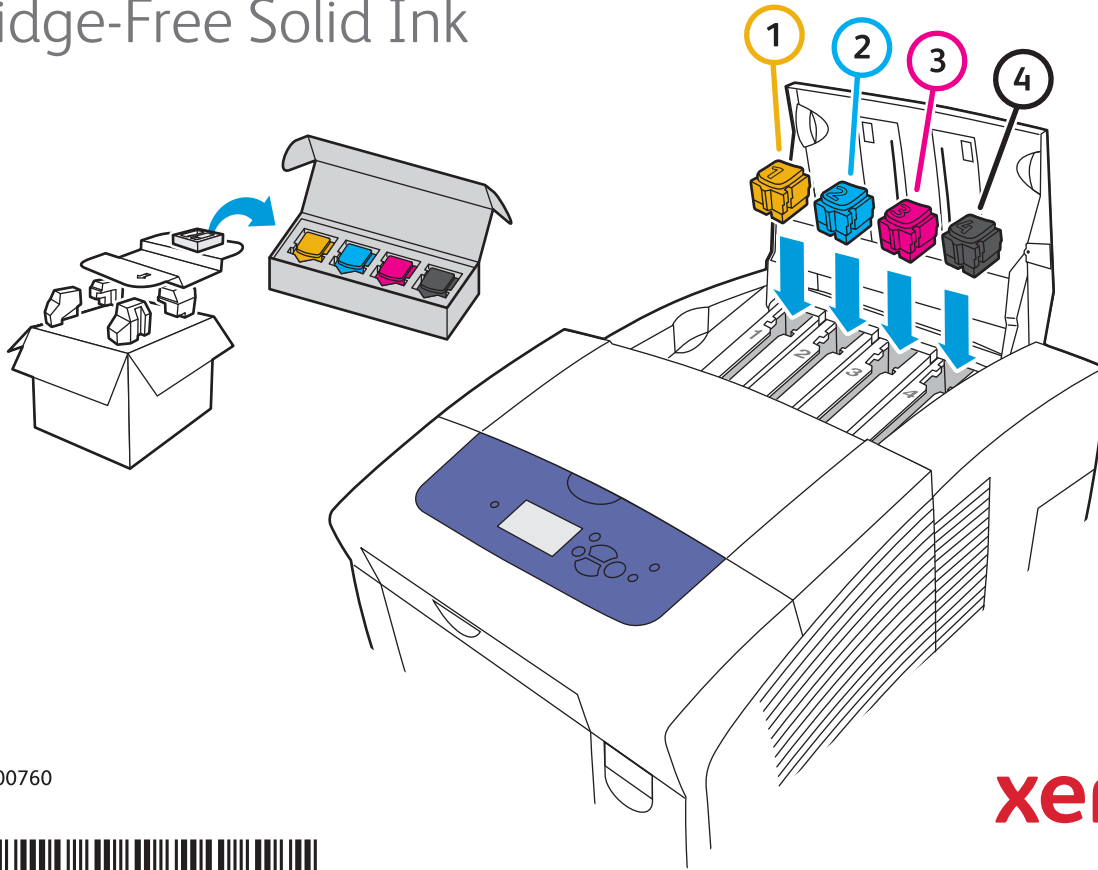

# Xerox® ColorQube™ 8580/8880 Series

## Cartridge-Free Solid Ink

607E00760