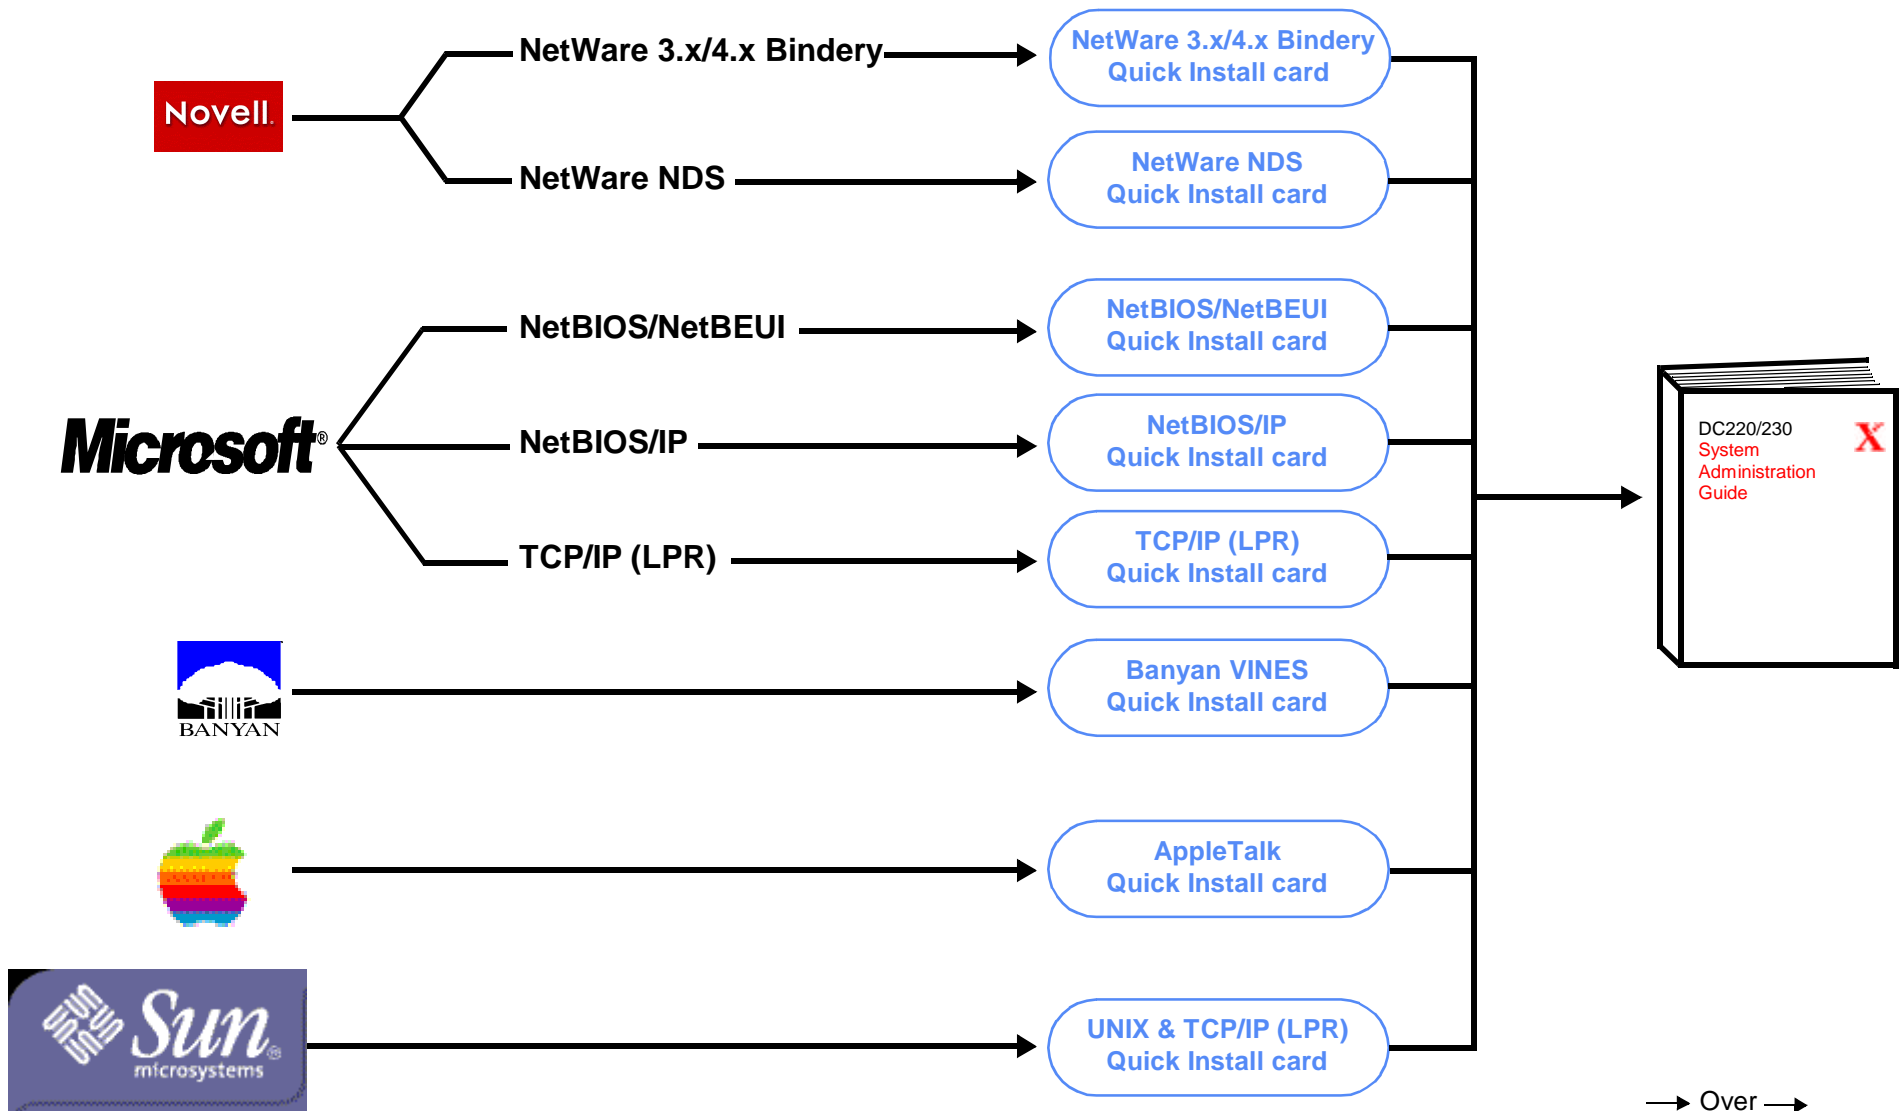

# Quick Install Map

## DC220/230ST Network Installation