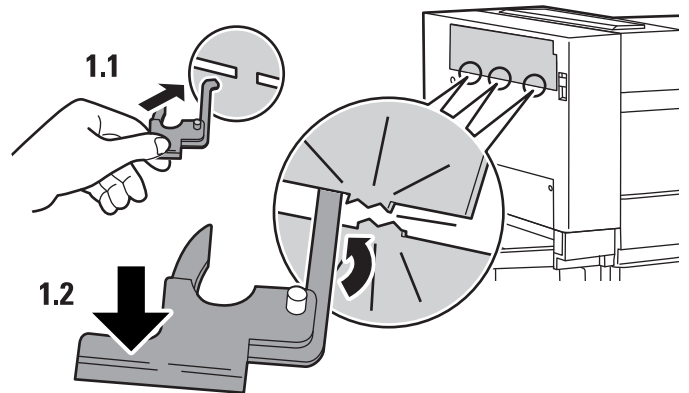

721P57230

DIGITAL
THE DOCUMENT COMPANY
XEROX