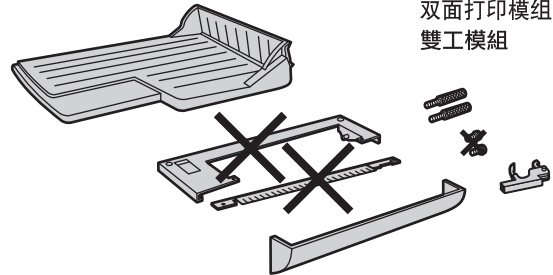

721P57230

DIGITAL
THE DOCUMENT COMPANY
XEROX