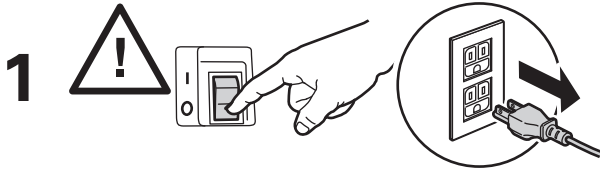

721P57230

DIGITAL
THE DOCUMENT COMPANY
XEROX