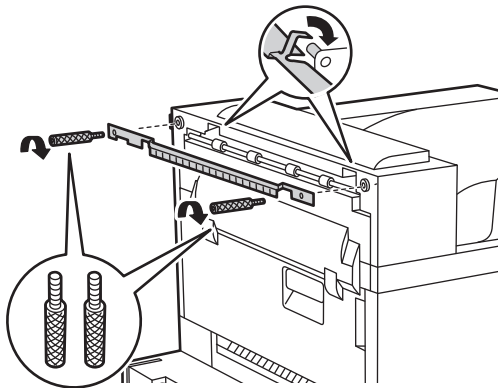

721P57230

DIGITAL
THE DOCUMENT COMPANY
XEROX