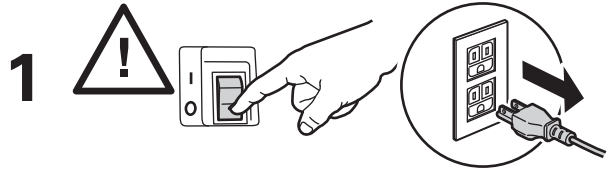

721P57230

DIGITAL
THE DOCUMENT COMPANY
XEROX