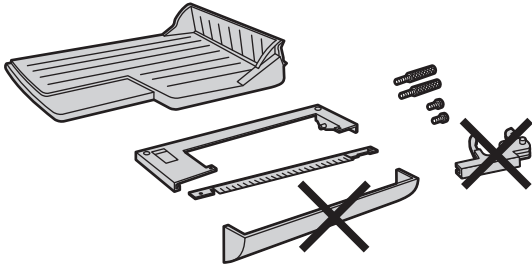

721P57230

DIGITAL
THE DOCUMENT COMPANY
XEROX